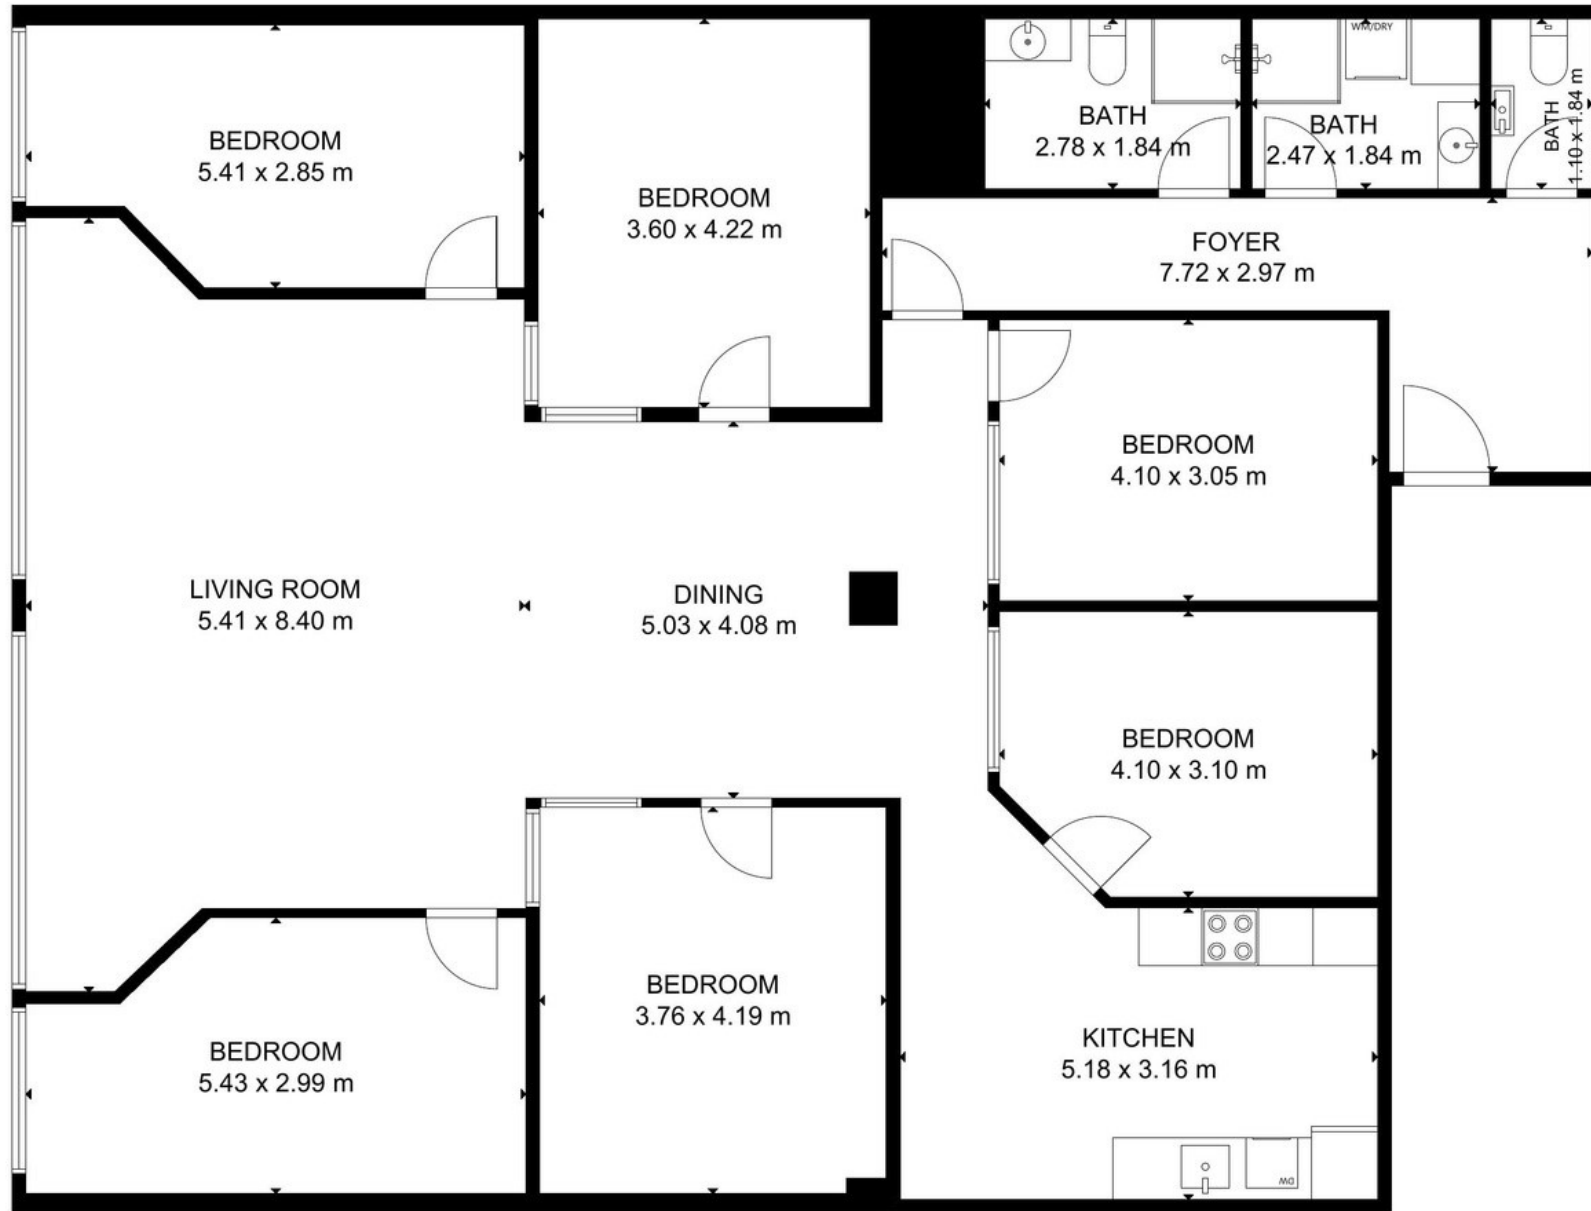

Floor Plan—303/115 Vivian Street

SIZE AND DIMENSIONS ARE APPROXIMATE, ACTUAL MAY VARY.