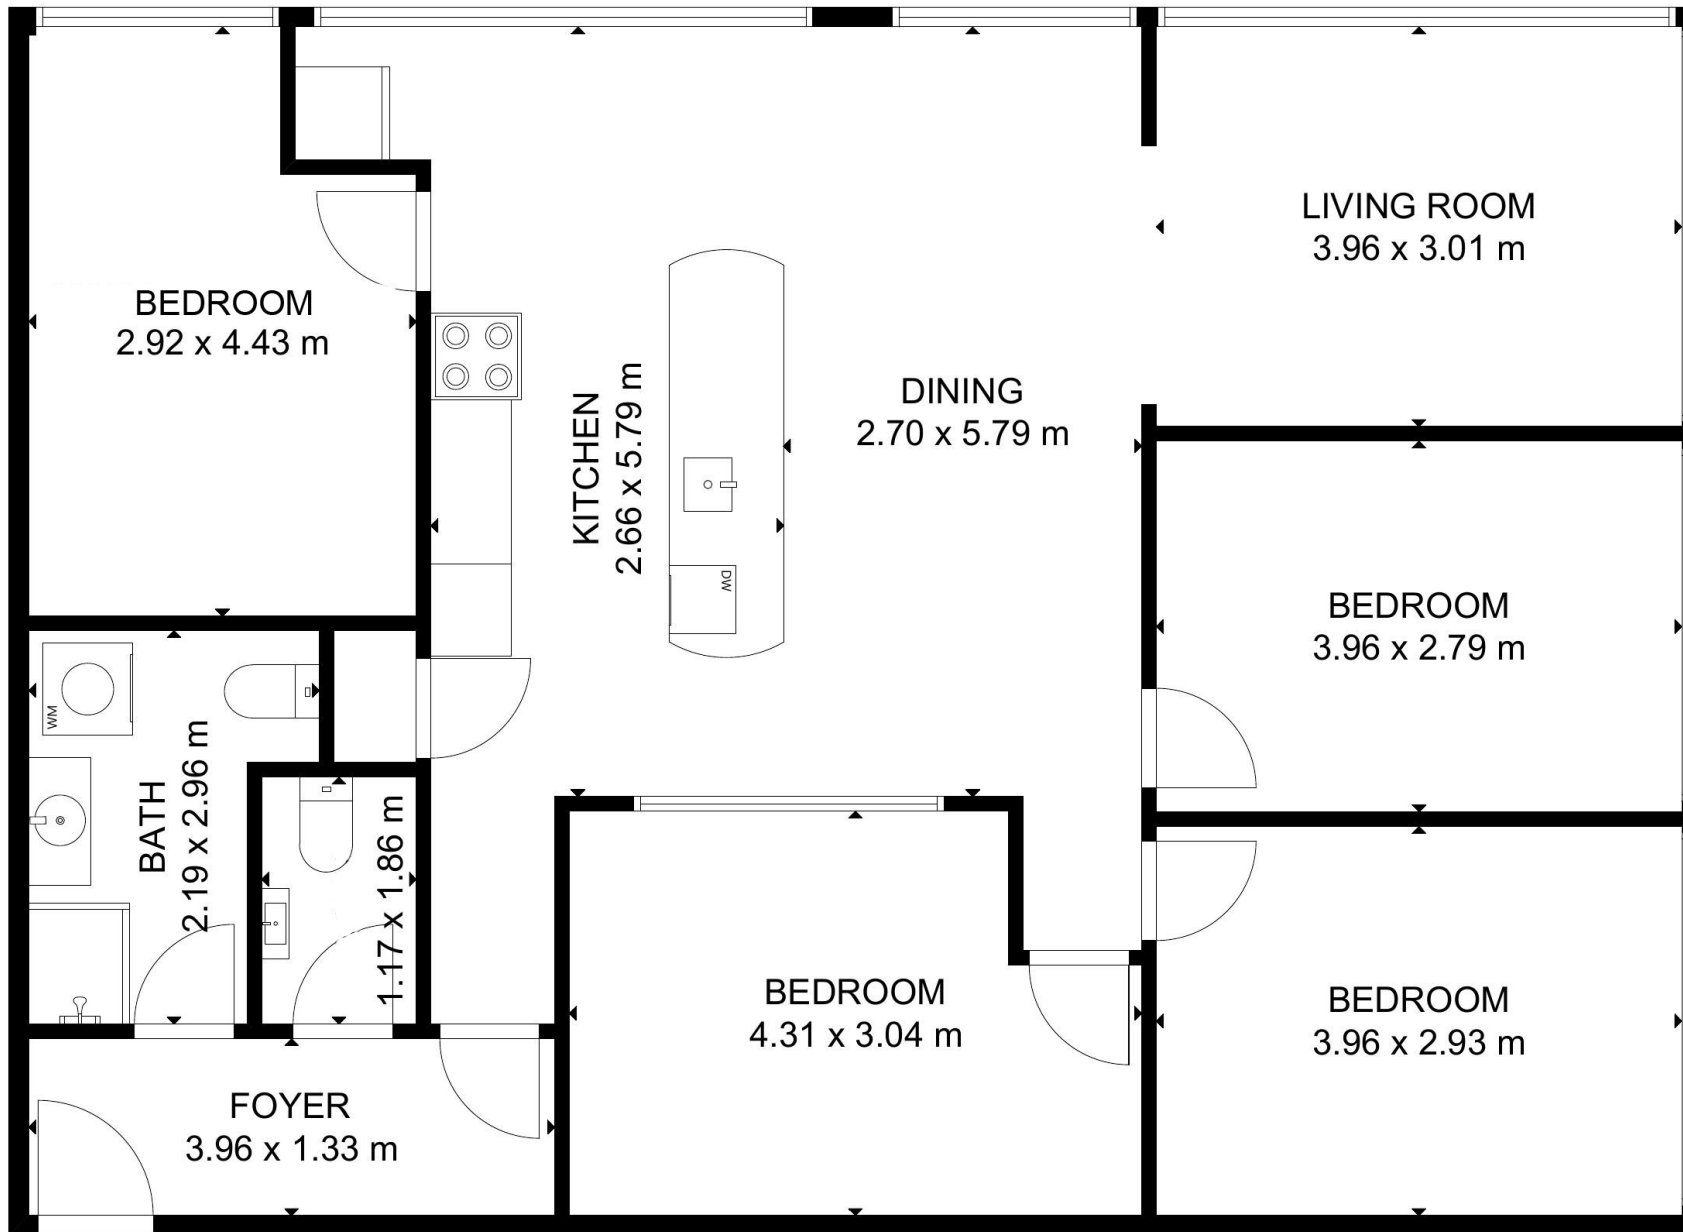

Floor Plan—302/115 Vivian Street

SIZE AND DIMENSIONS ARE APPROXIMATE, ACTUAL MAY VARY.